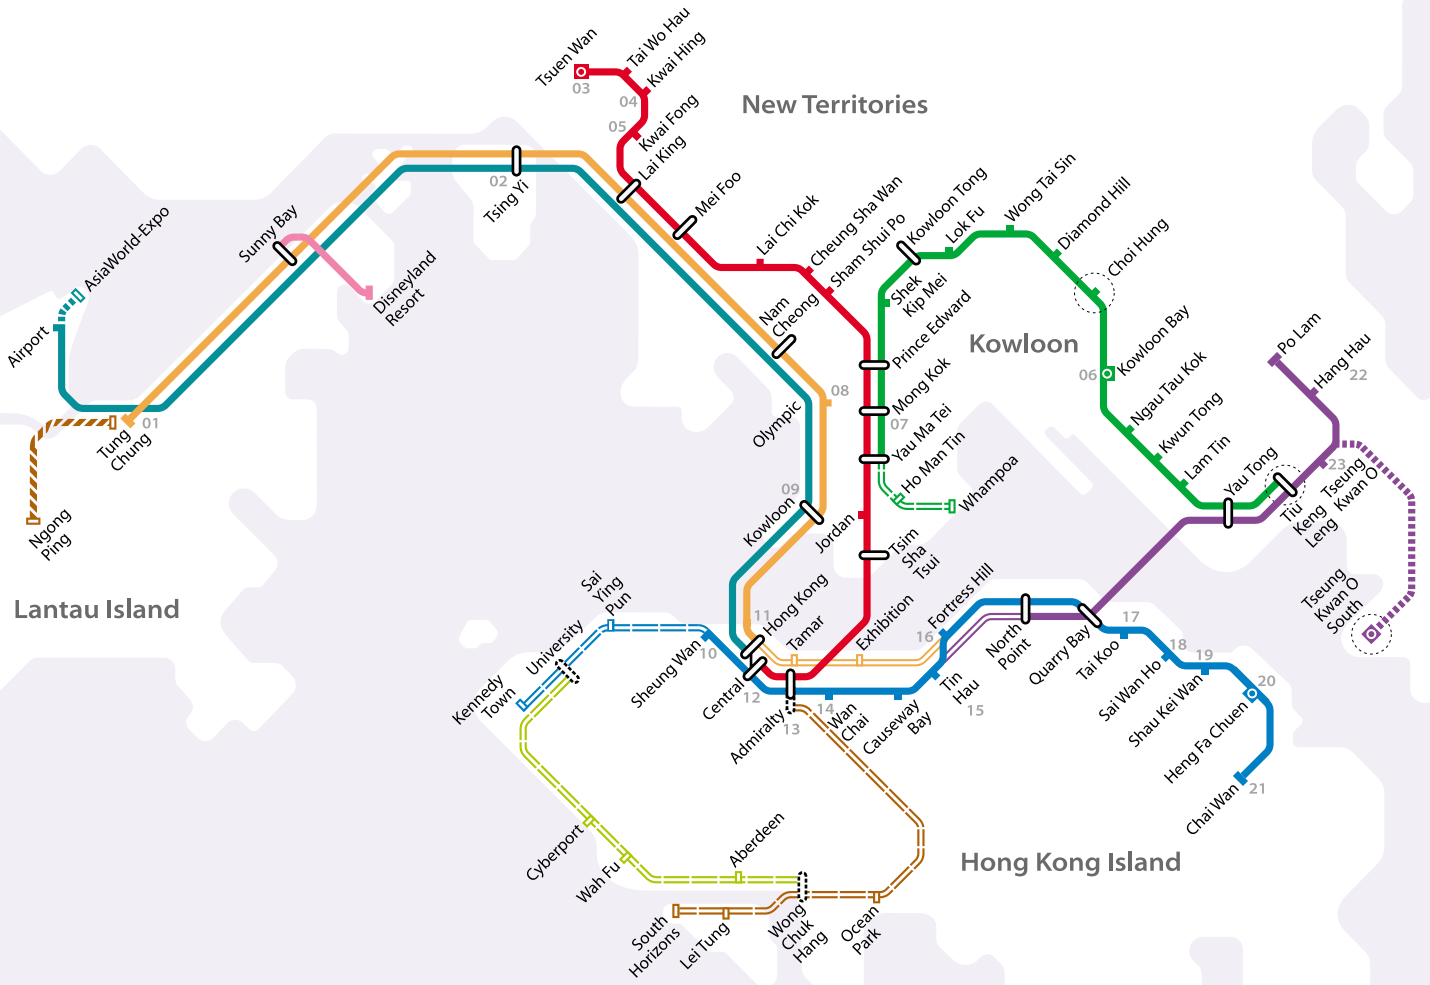

Operating network with future extensions

Legend

- Station
- Station with Depot
- Interchange Station
- Proposed Station
- Proposed Interchange Station
- Proposed Property Developments

- ### Existing network
- Airport Express Line
 - Tung Chung Line
 - Kwun Tong Line
 - Tsuen Wan Line
 - Island Line
 - Tseung Kwan O Line
 - Disneyland Resort Line

- ### Projects in progress
- Tseung Kwan O South
 - Tung Chung Cable Car
 - AsiaWorld-Expo

- ### Future extensions
- North Island Link
 - Tseung Kwan O Line Extension

- ### Extensions under study
- West Island Line
 - South Island Line (West)
 - South Island Line (East)
 - Kwun Tong Line