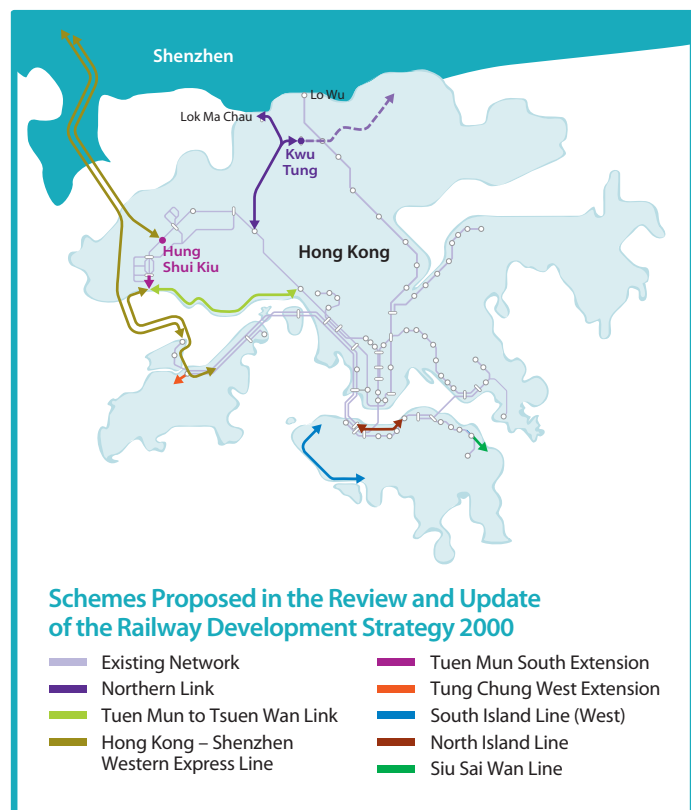

Projects in Progress

-  Guangzhou-Shenzhen-Hong Kong Express Rail Link
-  Kwun Tong Line Extension
-  South Island Line (East)
-  West Island Line
-  Shatin to Central Link

Potential Future Extensions

-  North Island Line
-  Northern Link
-  South Island Line (West)
-  Extension to Central South

Property Developments Under Construction / Planning

- 34 LOHAS Park Package 3-10
- 40 Tai Wai Station
- 41 Tin Wing Stop (Light Rail)
- 42 The Austin / Austin Station Site D
- 43 Wong Chuk Hang Station
- 44 Ho Man Tin Station

Intercity Through Train Route Map

- Beijing Line
- Shanghai Line
- Guangdong Line

Beijing
Shanghai
Zhaoqing
Guangzhou
Foshan
Dongguan
HONG KONG SAR