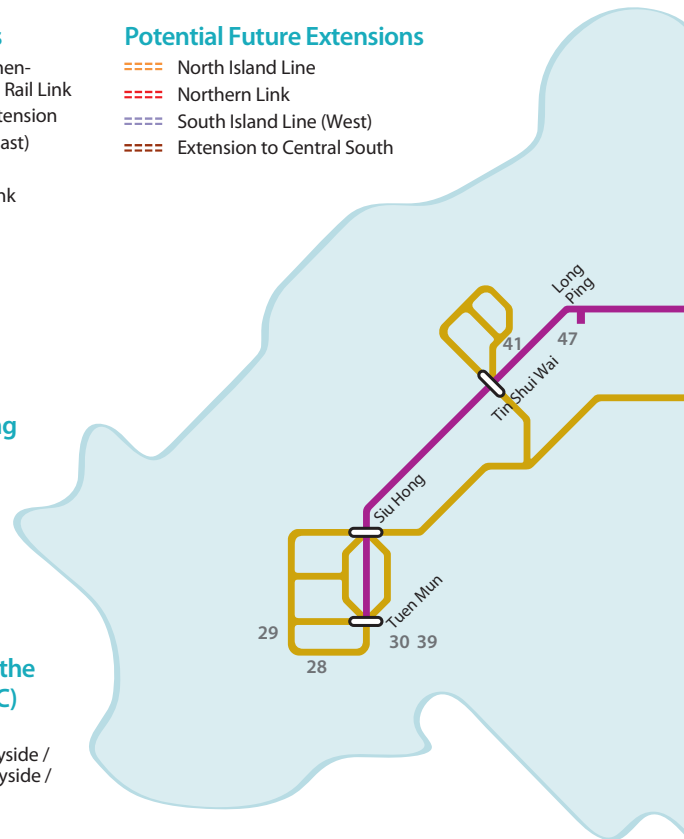

Property Developments Under Construction / Planning

1. 34 LOHAS Park Package 3-10
2. 40 Tai Wai Station
3. 41 Tin Wing Stop (Light Rail)
4. 42 The Austin / Austin Station Site D
5. 43 Wong Chuk Hang Station
6. 44 Ho Man Tin Station

West Rail Line Property Developments (As Agent for the Relevant Subsidiaries of KCRC)

1. 39 Century Gateway II
2. 45 Tsuen Wan West Station (TW5) Bayside / Tsuen Wan West Station (TW5) Cityside / Tsuen Wan West Station (TW6) / Tsuen Wan West Station (TW7)
3. 46 Nam Cheong Station
4. 47 Long Ping Station (North) / Long Ping Station (South)
5. 48 Yuen Long Station
6. 49 Kam Sheung Road Station
7. 50 Pat Heung Maintenance Centre