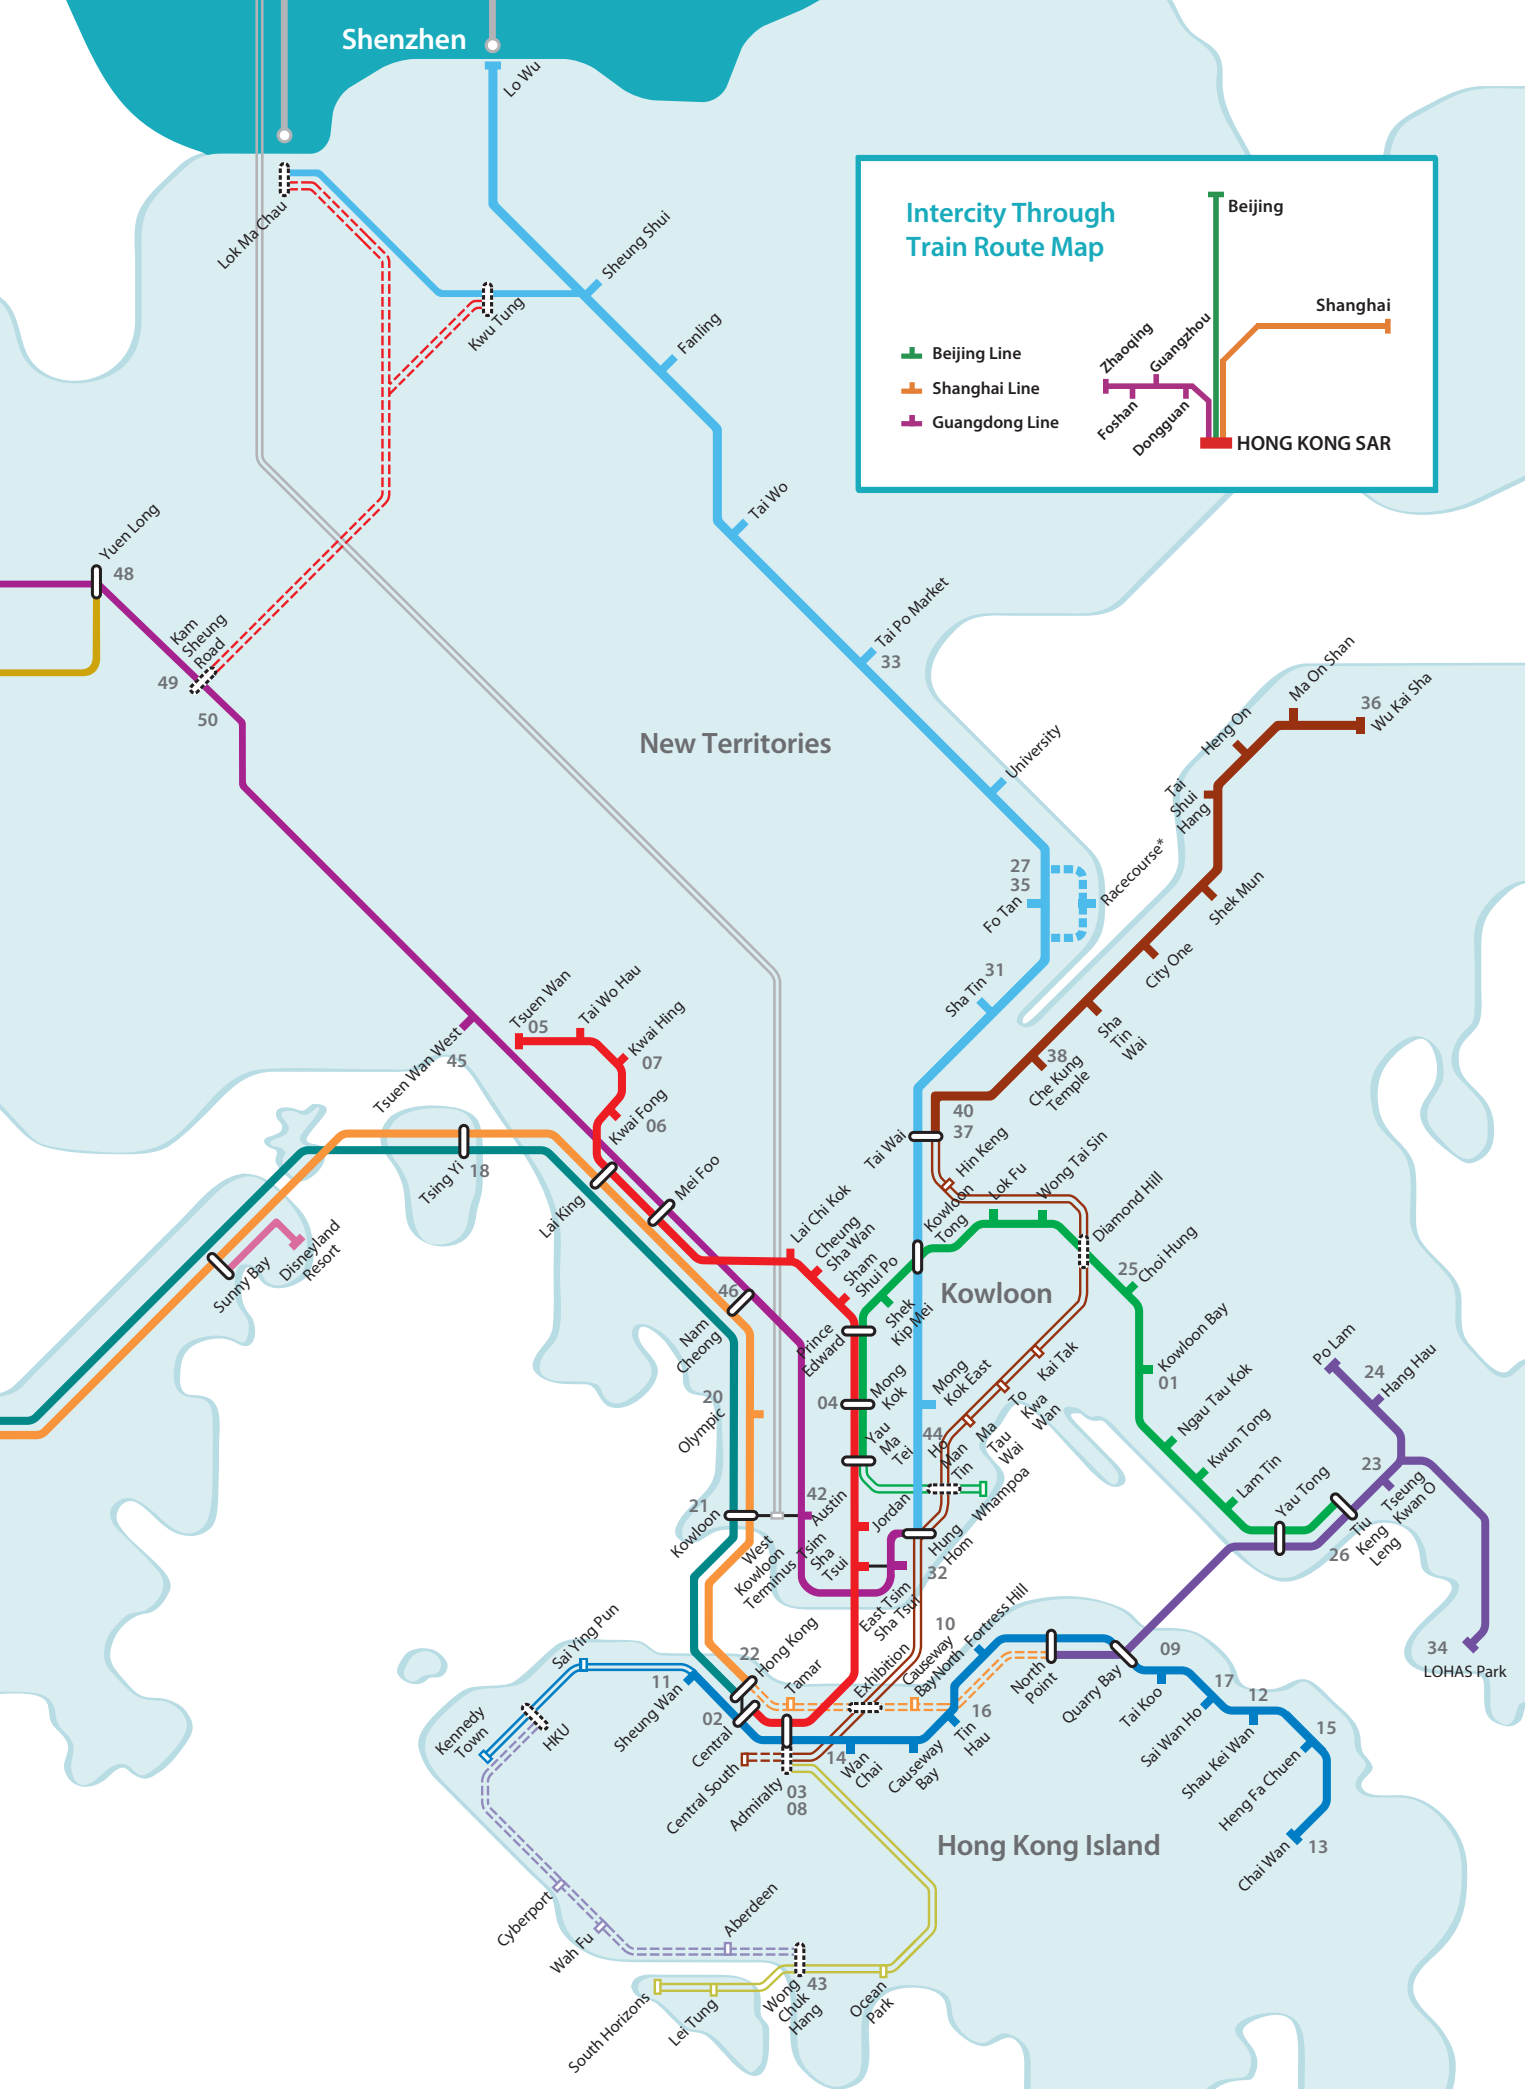

Hong Kong Operating Network with Future Extensions

Legend

-  Station
-  Interchange Station
-  Proposed Station
-  Proposed Interchange Station
-  Shenzhen Metro Network
-  * Racing days only

Existing Network

-  Airport Express
-  Disneyland Resort Line
-  East Rail Line
-  Island Line
-  Kwun Tong Line
-  Light Rail
-  Ma On Shan Line
-  Tseung Kwan O Line
-  Tsuen Wan Line
-  Tung Chung Line
-  West Rail Line

Projects in Progress

-  Guangzhou-Shenzhen-Hong Kong Express Rail Link
-  Kwun Tong Line Extension
-  South Island Line (East)
-  West Island Line
-  Shatin to Central Link

Potential Future Extensions

-  North Island Line
-  Northern Link
-  South Island Line (West)
-  Extension to Central South

Intercity Through Train Route Map

- Beijing Line
- Shanghai Line
- Guangdong Line

Beijing
Shanghai
Zhaoqing
Guangzhou
Foshan
Dongguan
HONG KONG SAR